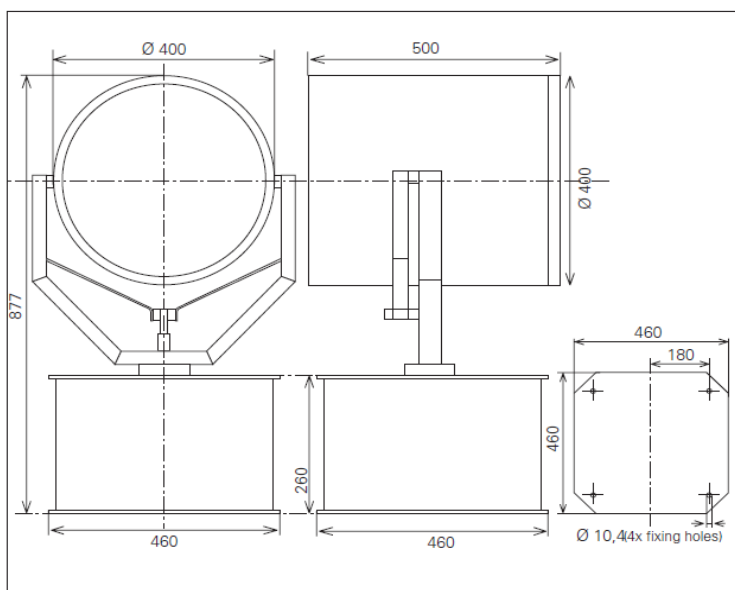

DIMENSIONS

all dimensions in mm.

POWER SUPPLY UNIT:

Compact expressly designed to feed 1000W vertical or horizontal Short Arc Xenon lamps.

- Weight : 56 kg
- Dimensions : 595 x 245 x 210 mms

SPECIFICATIONS

Model	Voltage	Watts	PBCP (measured) Lum x 1000	Range in meters (L)	Divergence (α/2)	Illuminated Area at target/1 lux (T)
IM400RCX	220/230	1000	45 x 10 ⁶	6700	1,5°Ø	180 m

Model	Weight
IM400RCX	55 kg

TRANS-ASIATIC TRADING PTE LTD
 Blk 1, Defu Lane 10, #04-567, Singapore 539182
 Tel: 6282 5376 Fax: 6284 6063
 Email: trasia@singnet.com.sg
 URL : www.trans-asiatic.com