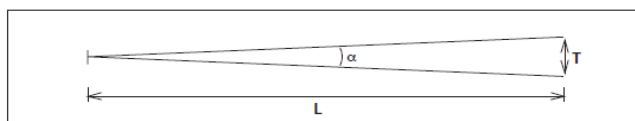

DIMENSIONS

all dimensions in mm.

POWER SUPPLY UNIT:

Compact expressly designed to feed 1000W vertical or horizontal Short Arc Xenon lamps.

- Weight : 56 kg
- Dimensions : 595 x 245 x 210 mms

SPECIFICATIONS

Model	Voltage	Watts	PBCP (measured) Lum x 1000	Range in meters (L)	Divergence (α/2)	Illuminated Area at target/1 lux (T)
IM400RCX	220/230	1000	45 x 10 ⁶	6700	1,5°Ø	180 m

Model	Weight
IM400RCX	55 kg

TRANS-ASIATIC TRADING PTE LTD
 Blk 1, Defu Lane 10, #04-567, Singapore 539182
 Tel: 6282 5376 Fax: 6284 6063
 Email: trasia@singnet.com.sg
 URL : www.trans-asiatic.com