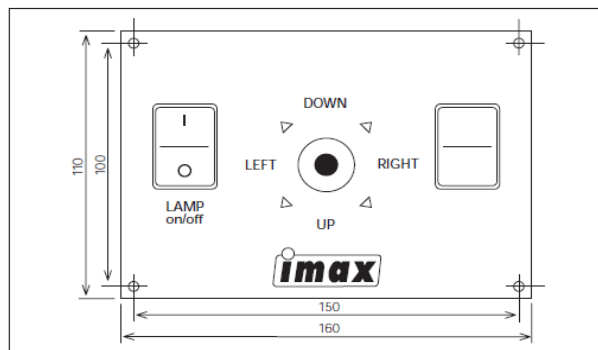

DIMENSIONS

all dimensions in mm.

POWER SUPPLY UNIT:

Compact expressly designed to feed 1000W vertical or horizontal Short Arc Xenon lamps.

- Weight : 56 kg
- Dimensions : 595 x 245 x 210 mms

SPECIFICATIONS

Model	Voltage	Watts	PBCP (measured) Lum x 1000	Range in meters (L)	Divergence (α/2)	Illuminated Area at target/1 lux (T)
IM400RCX	220/230	1000	45 x 10 ⁶	6700	1,5°Ø	180 m

Model	Weight
IM400RCX	55 kg

TRANS-ASIATIC TRADING PTE LTD
 Blk 1, Defu Lane 10, #04-567, Singapore 539182
 Tel: 6282 5376 Fax: 6284 6063
 Email: trasia@singnet.com.sg
 URL : www.trans-asiatic.com